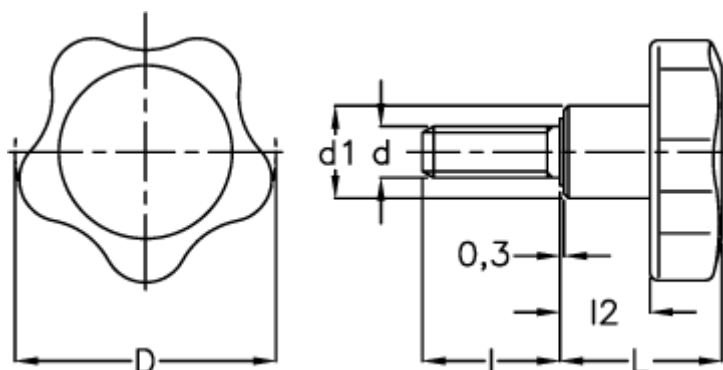

Data Sheet

Article number: 2302166439

Description: E+G Lobe knobs
VC.692/50 p-M8x60

Measures

D = 50

d1 = 18

d 6g = M8

l = 60

L = 31

l2 = 17